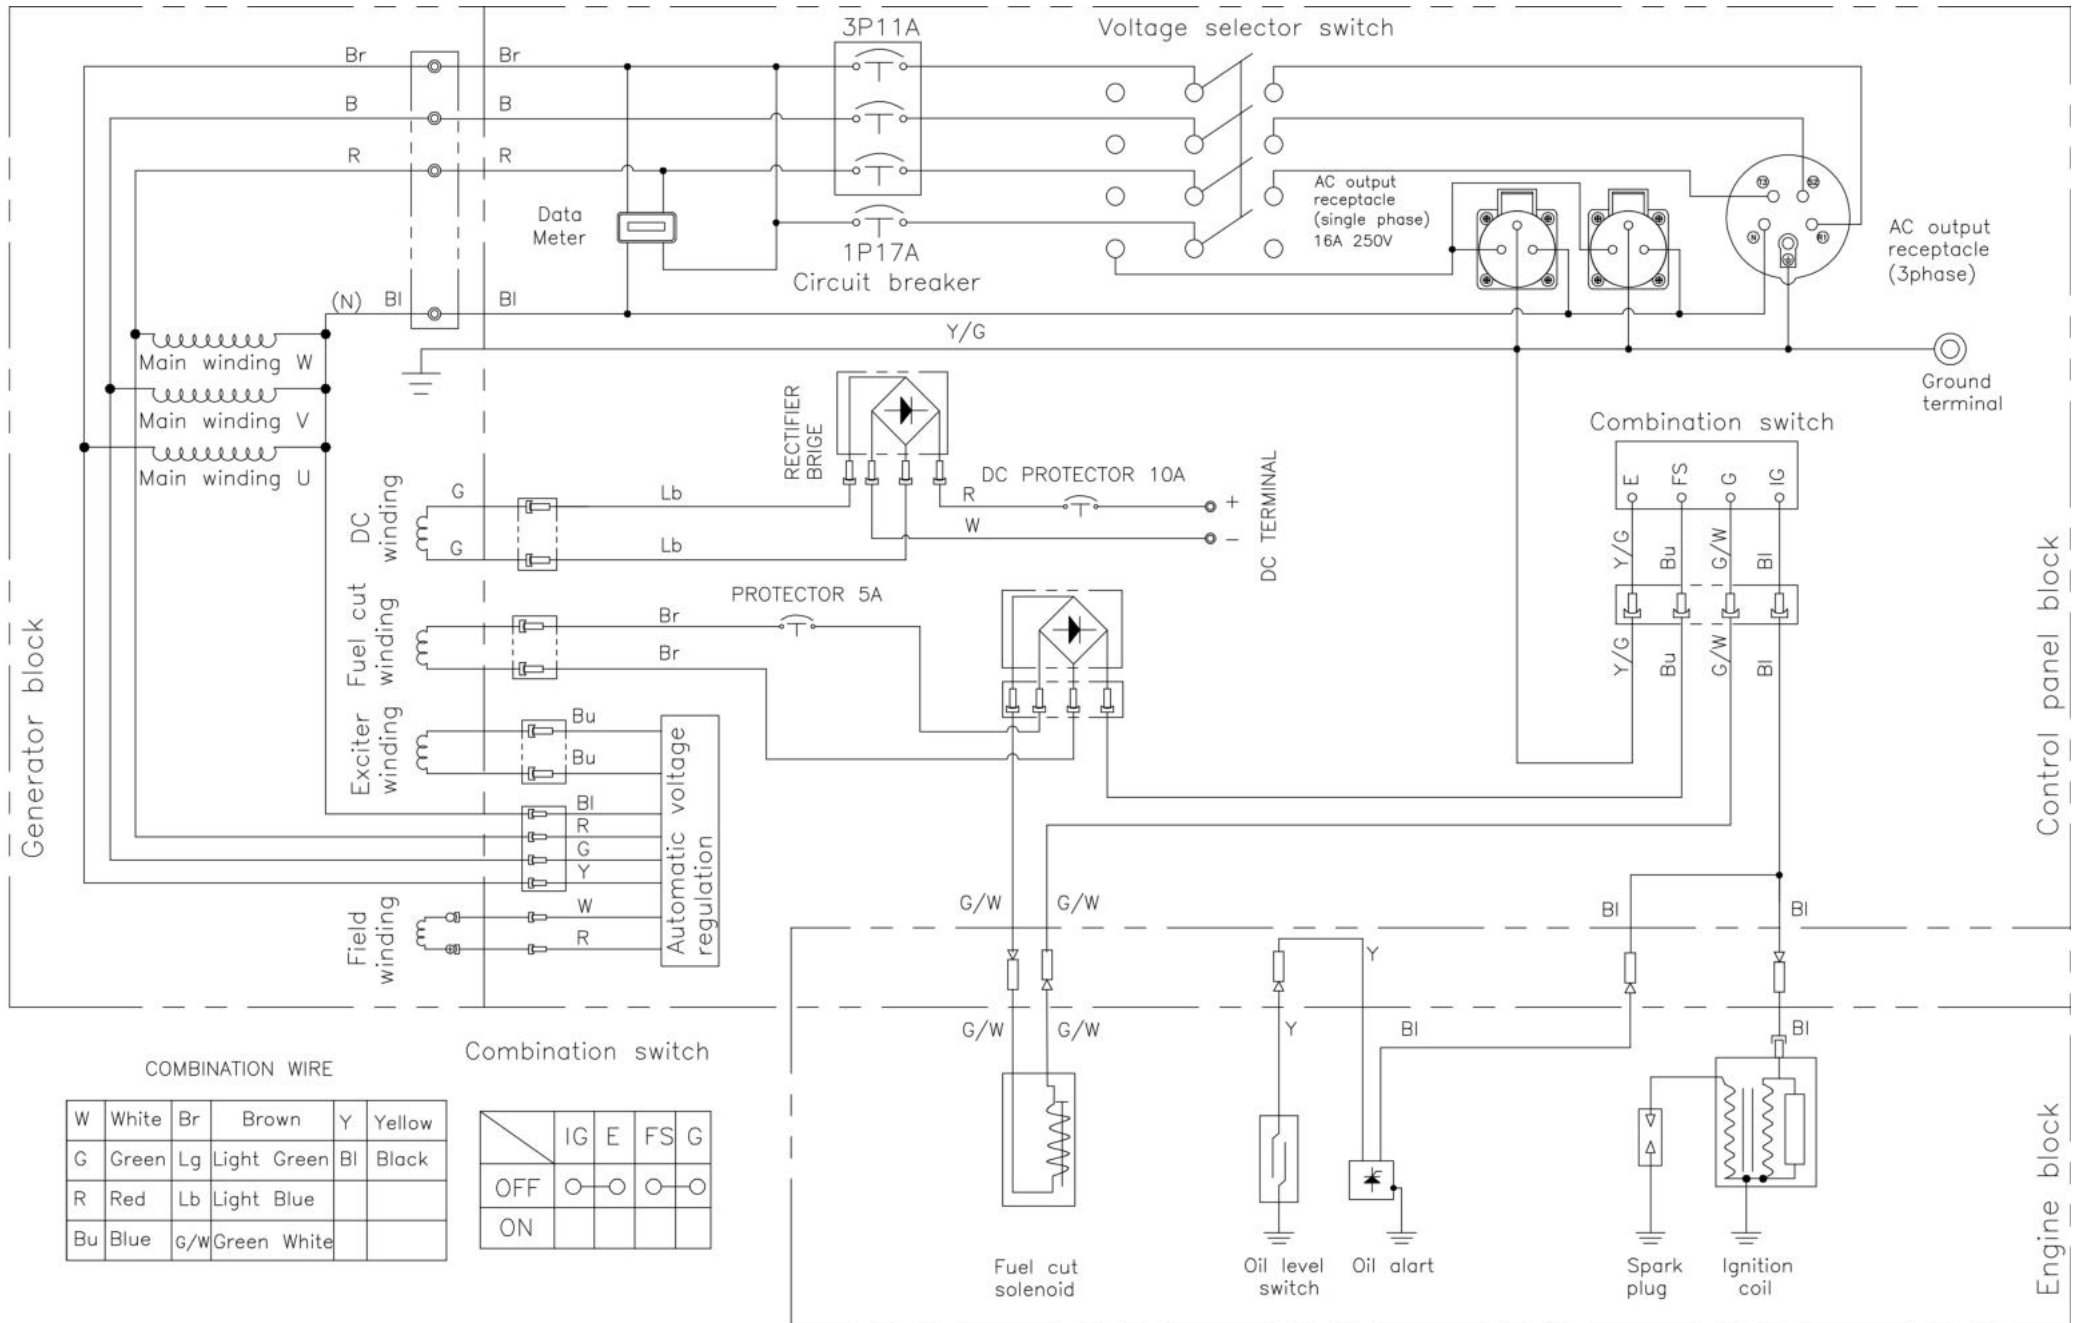

COMBINATION WIRE

W	White	Br	Brown	Y	Yellow
G	Green	Lg	Light Green	Bl	Black
R	Red	Lb	Light Blue		
Bu	Blue	G/W	Green White		

Combination switch

	IG	E	FS	G
OFF	○	○	○	○
ON